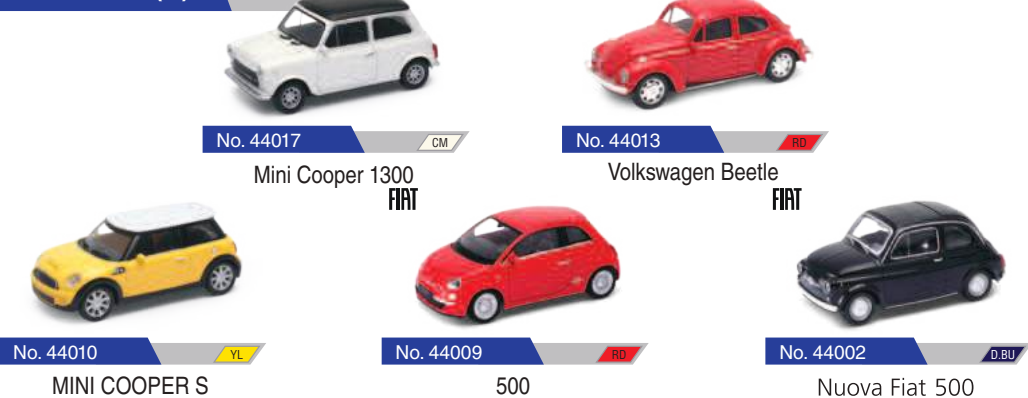

No.44000-5SG(A)