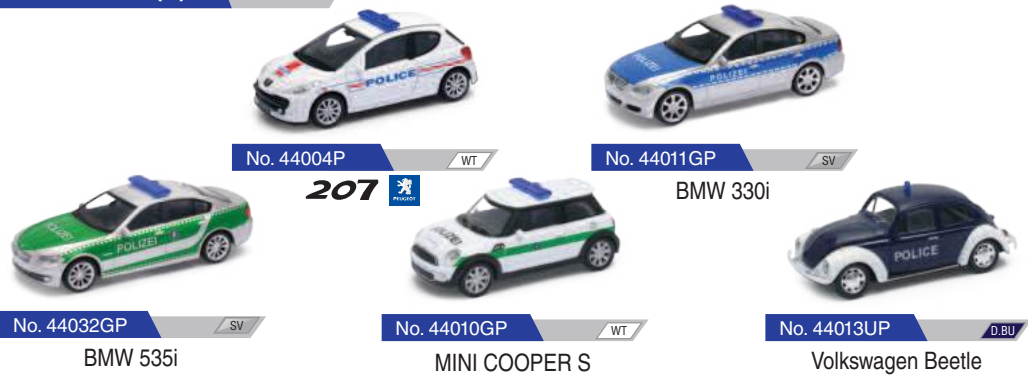

Volkswagen Beetle

No. 44016 SV

BMW X6

GIFT MODEL SET

44000-5SG

No.44000-5SG(F)

No.44000-5SG(E)

No.44000-5SG(B)